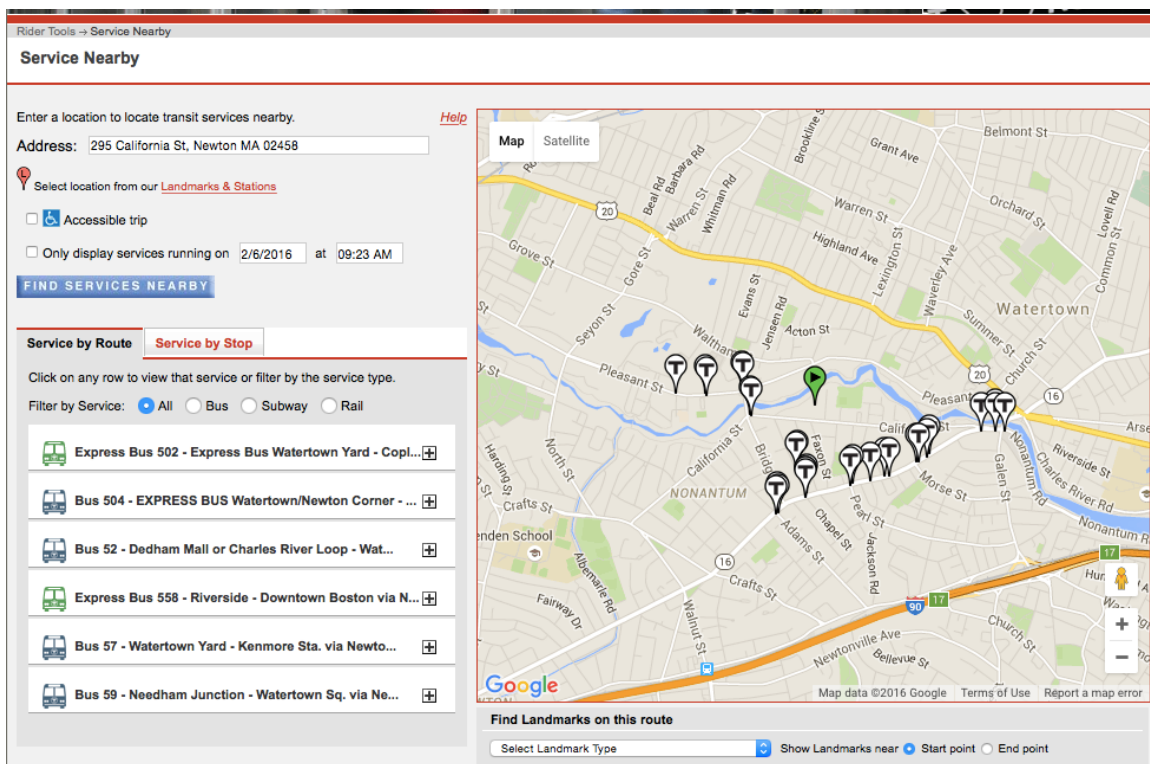

Directions to PHSNE's Photographica

American Legion Nonantum Post #440 Hall 295 California Street, Newton, MA 02458

This central Metro Boston Area location is located just outside of Watertown Square along the scenic Charles River.

By Public Transportation:

The American Legion Post 440, on the Newton side of the Charles River, is about half a mile from the Watertown Square bus terminals. Both Bus #59 from Needham and Bus #71, a trackless trolley from Harvard Square, stop directly in the Square. Bus #57 from Kenmore Square and #504 an express bus from downtown Boston stop in the nearby Watertown Bus Yard, which is on the Newton side of the river. Visit mbta.com to check routes and *weekend* schedule.

(This is an image of map, links shown on it do not work! Use the links in text before the map to get an interactive online map.)

By Car:

Great Parking! Free 200 car parking lot located at the premises.

See map below to Photographica at American Legion Nonantum Post 440 or use web link [Google Map \(click if viewing in a browser or pdf reader\)](#) for an interactive map.

(This is an image of map, links shown on it do not work! If viewing in a browser or a pdf reader use the link in the text above the map to get an interactive online map.)