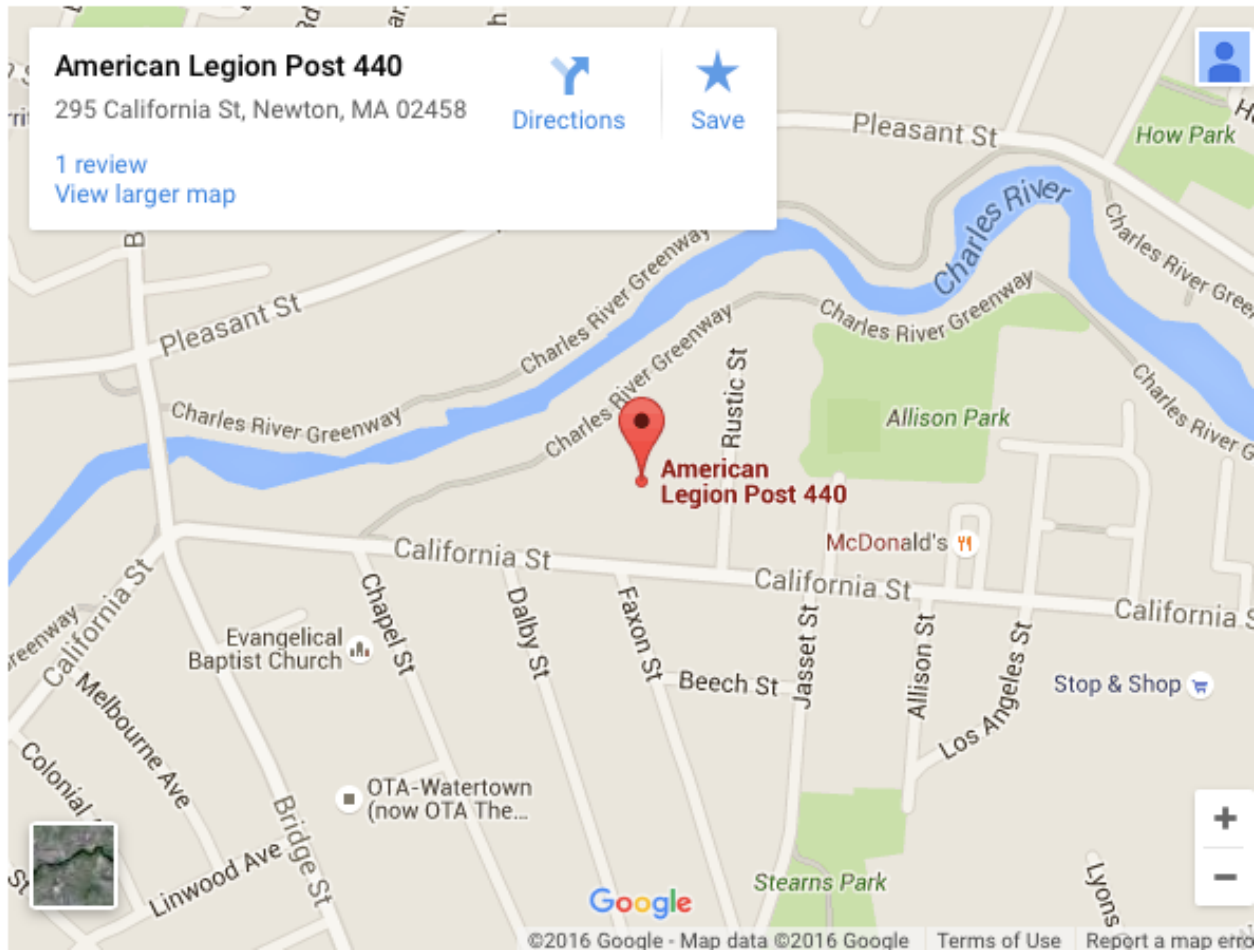

Directions to PHSNE's Photographica

American Legion Nonantum Post #440 Hall 295 California Street, Newton, MA 02458

This central Metro Boston Area location is located just outside of Watertown Square along the scenic Charles River.

By Public Transportation:

The American Legion Post 440, on the Newton side of the Charles River, is about half a mile from the Watertown Square bus terminals. Both Bus #59 from Needham and Bus #71, a trackless trolley from Harvard Square, stop directly in the Square. Bus #57 from Kenmore Square and #504 an express bus from downtown Boston stop in the nearby Watertown Bus Yard, which is on the Newton side of the river. Visit mbta.com to check routes and *weekend* schedule.

(This is an image of map, links shown on it do not work! Use the links in text before the map to get an interactive online map.)

By Car:

Great Parking! Free 200 car parking lot located at the premises.

See map below to Photographica at American Legion Nonantum Post 440 or use web link [Google Map \(click if viewing in a browser or pdf reader\)](#) for an interactive map.

(This is an image of map, links shown on it do not work! If viewing in a browser or a pdf reader use the link in the text above the map to get an interactive online map.)